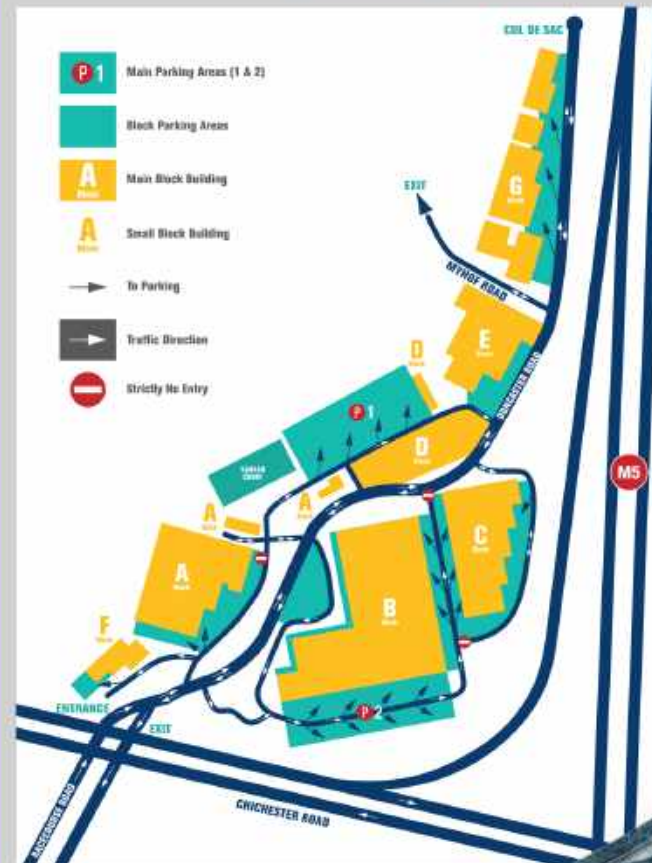

LOCATION

CONTACT

Contact details for Kenilworth Branch:
Tel: 021 683 5885
Fax: 021 671 7061
Email: alma@accesspark.co.za
Web: www.accessparkkenilworth.co.za
Trading Hours as per individual store.

Tourism Information:
Cape Town Tourism: (+27) 861 322 233
Taxi Services:
The Cab Company: (+27) 21 824 0622
Rikkis: (+27) 861 745 547